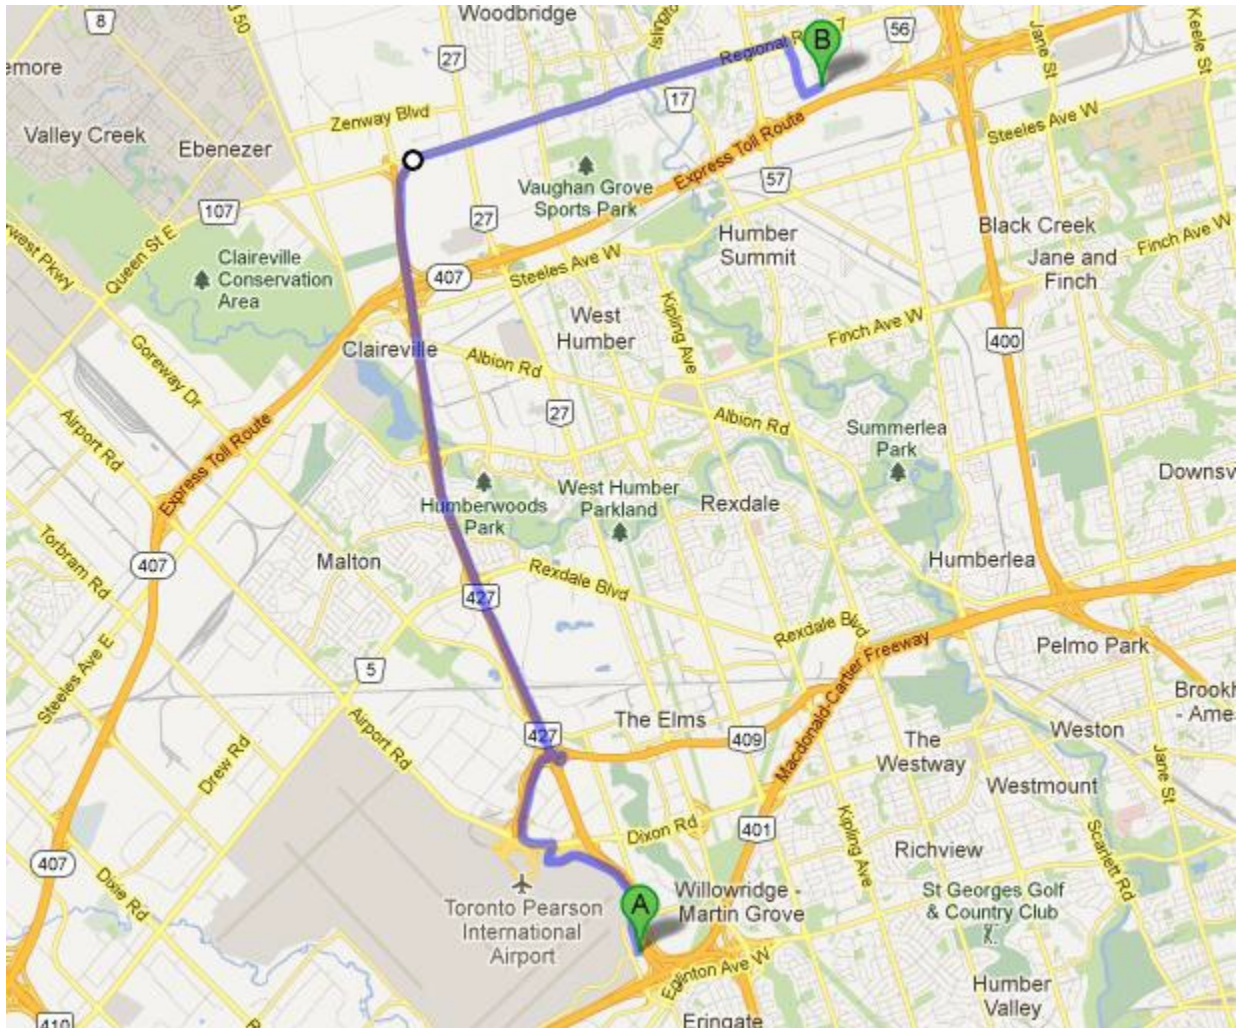

Additional Information: <https://www.cwthotel.com/pkr/h168925.htm>

Hotel:	RESIDENCE INN VAUGHAN	Some Blackout dates
Price:	142.00 CAD - 229.00 CAD	Breakfast Included
Address:	11 INTERCHANGE WAY, VAUGHAN L4K 4L4	Free High Speed Internet
Phone:	(1) 905 695-4002	Free Parking
Fax:	(1) 905 695-0308	Restaurant

1. Take the ramp onto **ON-427 N**
2. Take the **Regional Road 7** exit toward **Brampton/Vaughan**
3. Turn right onto **Regional Road 7 E**
4. Turn right onto **Marycroft Ave**
5. Turn left onto **Rowntree Dairy Rd** – The PerkinElmer office will be on your left